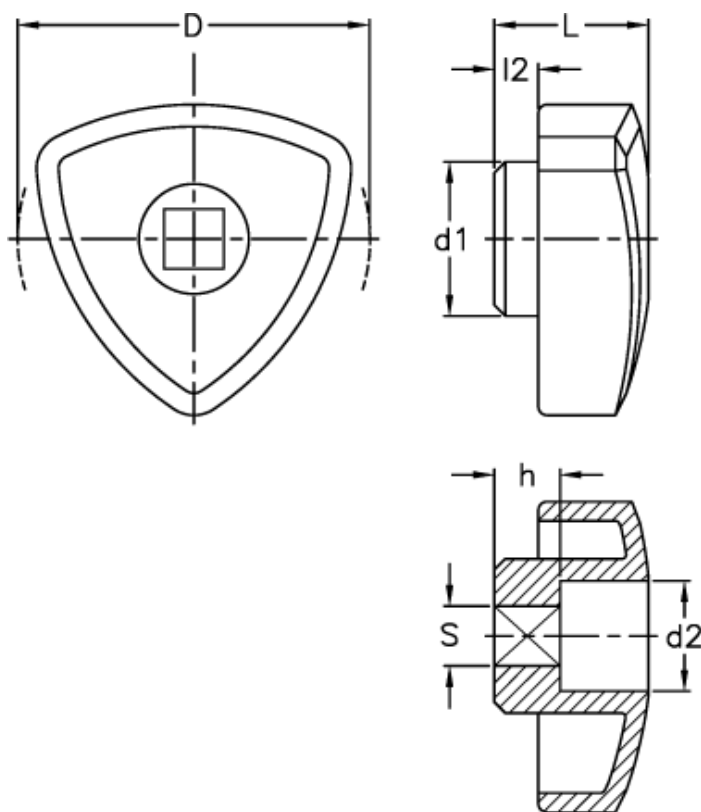

Article number: 2302083831
Description: E+G Lock knob
VTR.50 N-6x6

Measures

d = 50
d1 = 19
d2 = 16
h = 10
L = 22
l2 = 6
S H9 = 6x6